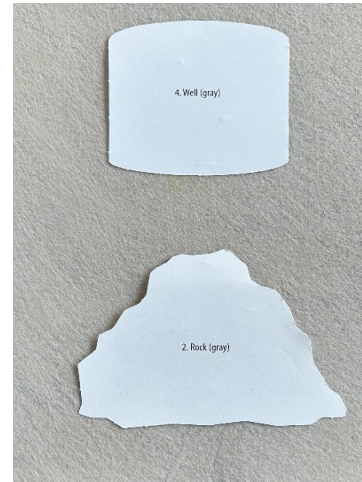

# KEEPSAKE BANNER CRAFT

## FELT GUIDE

**TIPS & TRICKS**  
 LAY OUT THE STENCILS  
 AS SHOWN ON THE  
 COLORED FELT FOR EACH  
 DAY PRIOR TO CUTTING