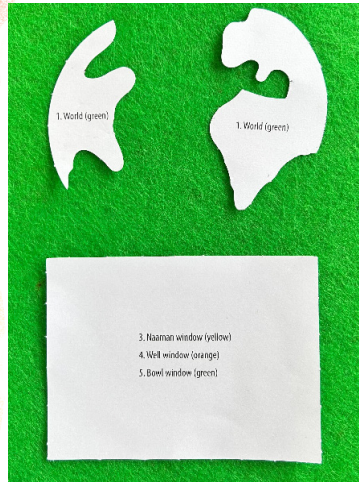

# KEEPSAKE BANNER CRAFT

## FELT GUIDE

**TIPS & TRICKS**  
 LAY OUT THE STENCILS  
 AS SHOWN ON THE  
 COLORED FELT FOR EACH  
 DAY PRIOR TO CUTTING