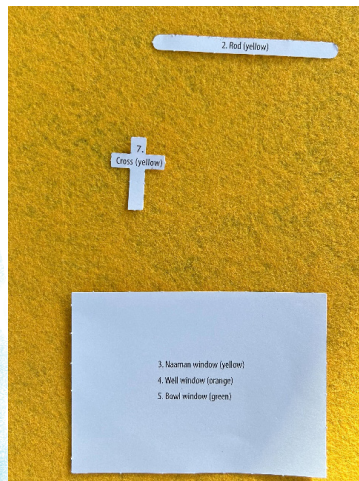

# KEEPSAKE BANNER CRAFT

## FELT GUIDE

**TIPS & TRICKS**  
 LAY OUT THE STENCILS  
 AS SHOWN ON THE  
 COLORED FELT FOR EACH  
 DAY PRIOR TO CUTTING