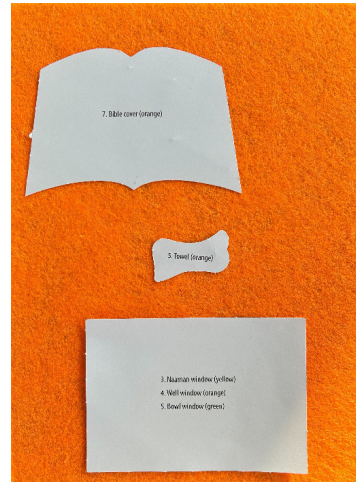

# KEEPSAKE BANNER CRAFT

## FELT GUIDE

**TIPS & TRICKS**  
 LAY OUT THE STENCILS  
 AS SHOWN ON THE  
 COLORED FELT FOR EACH  
 DAY PRIOR TO CUTTING